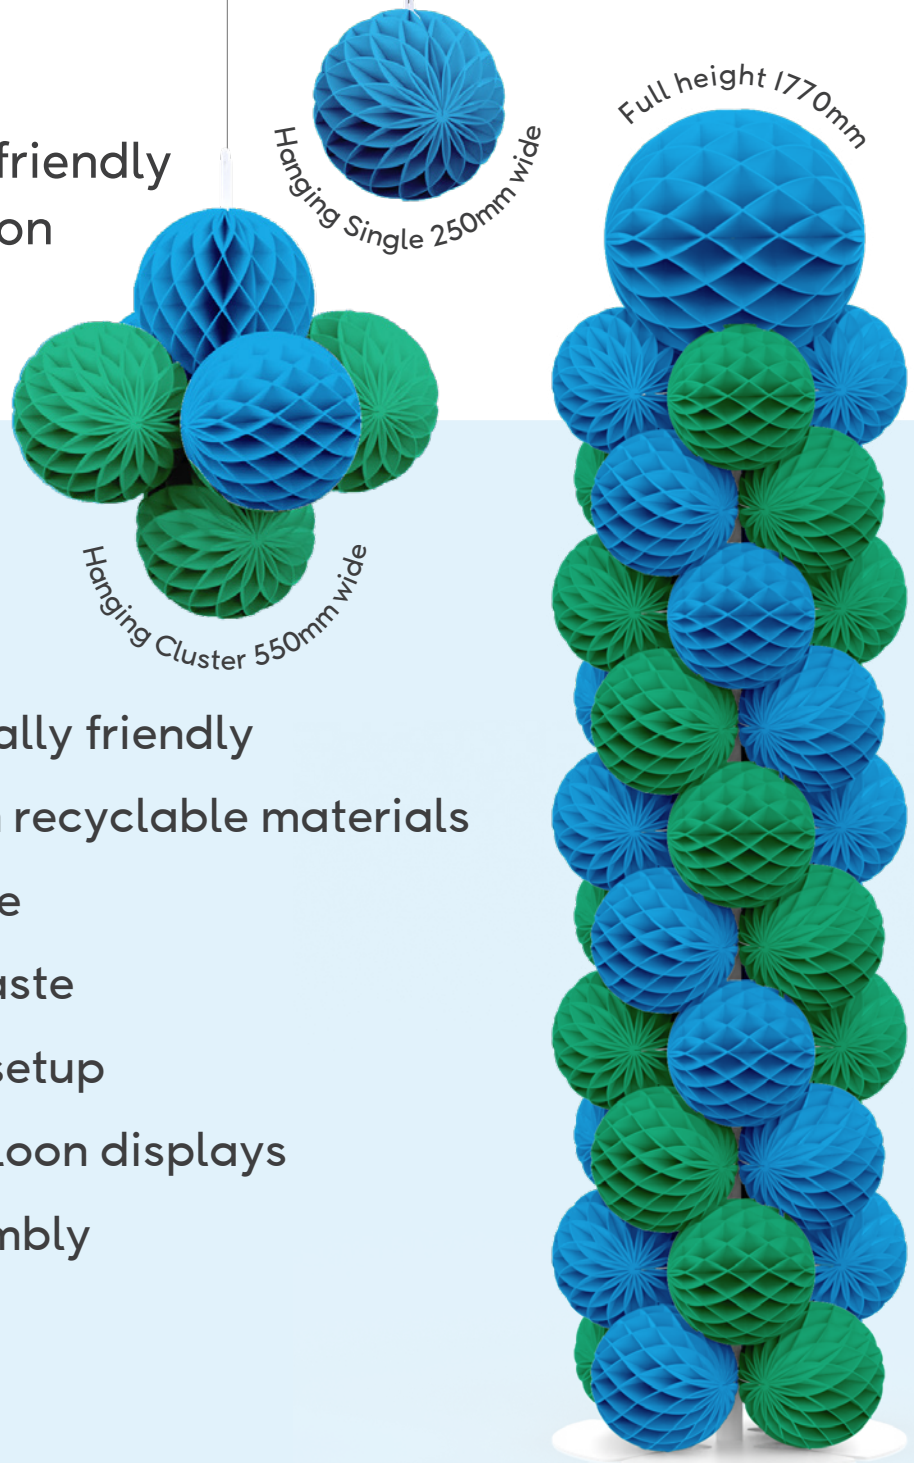

INTRODUCING

Papelo

THE GREENER
WAY TO
CELEBRATE

ANOTHER PRODUCT
INNOVATION by Dot

Papelo is your eco-friendly alternative to balloon installations!

Patent Pending

FEATURES

- Environmentally friendly
- Crafted from recyclable materials
- Customisable
- Minimises waste
- Hassle-free setup
- Outlasts balloon displays
- Simple assembly

Go
Greener.
Go Paper.

HASSLE FREE

Quick and hassle-free setup, ready in just 6 minutes.

SIMPLE

Simple assembly, suitable for anyone.

EASY INSTALL

Environmentally friendly, crafted from recyclable materials.

NO BALLOONS

Outlasts balloon displays – it doesn't deflate!

MINIMAL WASTE

Minimises waste – it can be reused again and again.

CUSTOMISABLE

Customisable patterns and colours to suit your preferences.

OTHER FEATURES